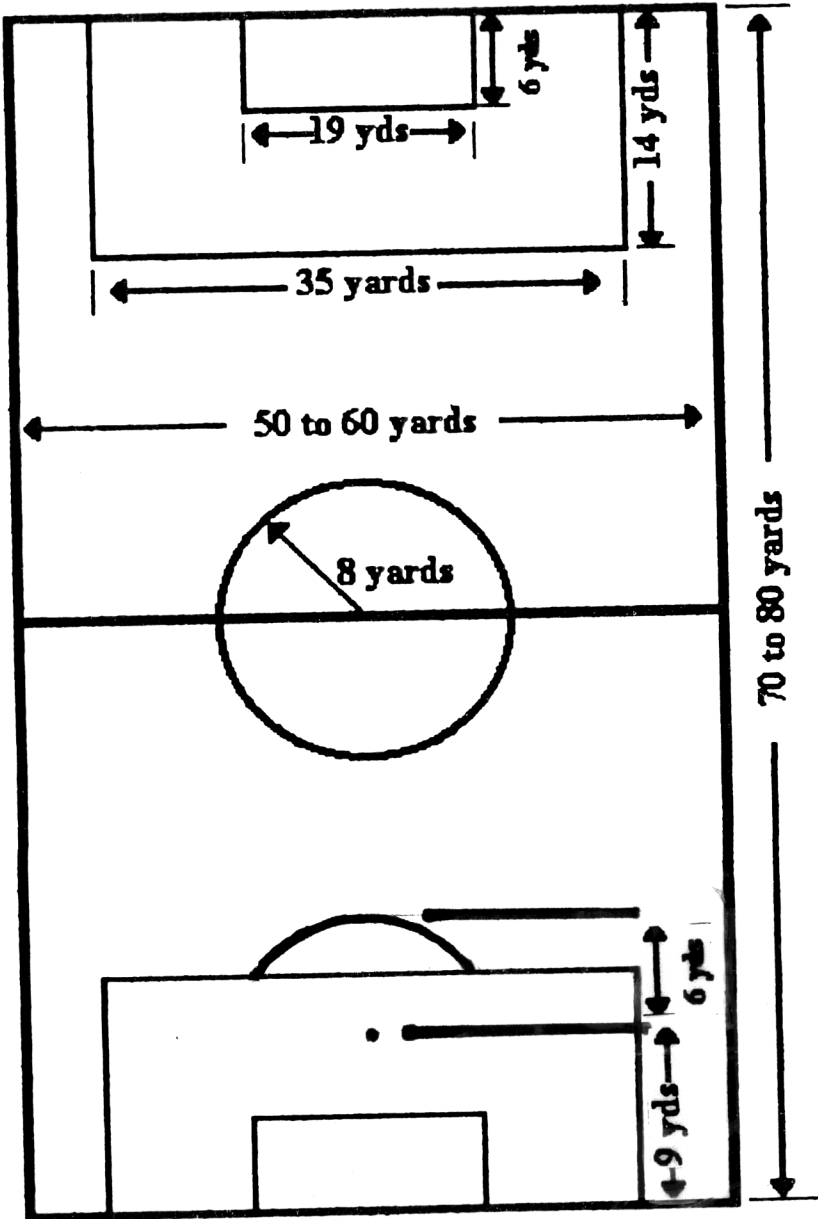

8 v 8 PLAYING FIELD DIMENSIONS

Ball:	#4
Goals:	21 feet wide by 7 feet high 18 feet wide by 6 feet high
Field Size:	50-60 yards wide by 70-80 yards long
Center Circle:	8 yards in radius
Penalty Area:	14 yards by 35 yards
Goal Area:	6 yards by 19 yards
Penalty Spot:	9 yards and perpendicular from the midpoint of the goal.
Penalty Arc:	6 yards radius from the penalty spot