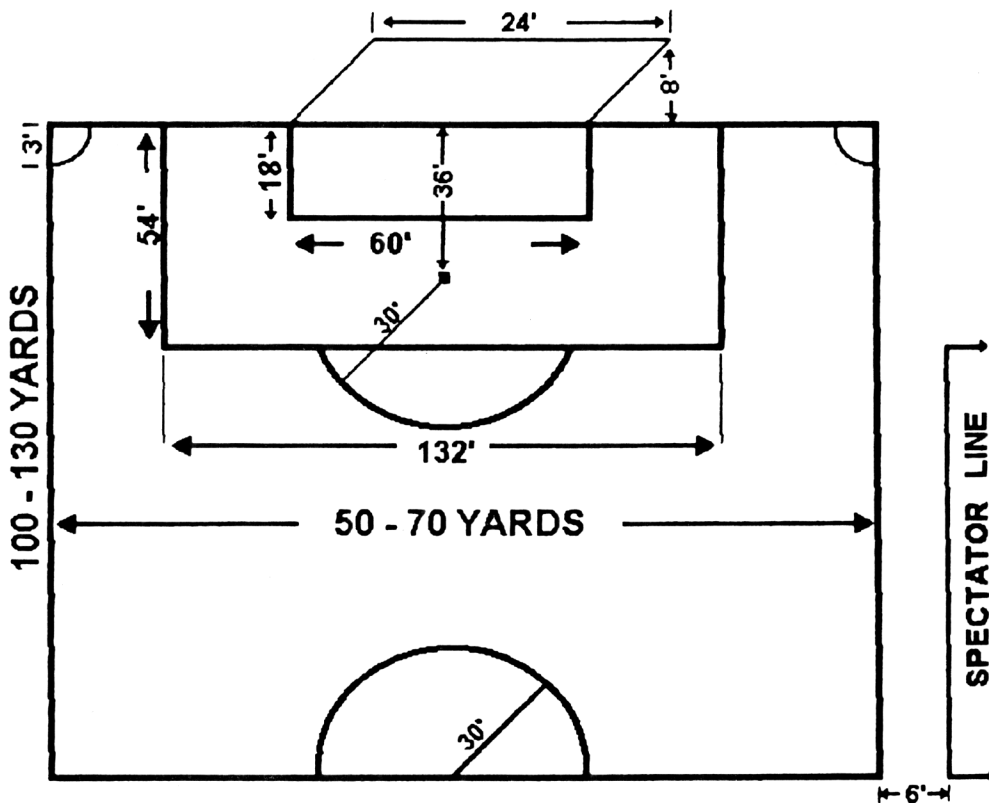

PLAYING FIELD DIMENSIONS

11 V 11

7 V 7 PROPOSAL A

RECOMMENDED BY STSYA

60-70 YARDS LONG BY 40-50 YARDS WIDE

GOALS 15 FT BY 5 FT OR 18 FT BY 6 FT

PENALTY AREA 14 BY 35 YARDS

PENALTY ARC NONE

GOAL AREA 6 BY 19 YARDS

CENTER CIRCLE 8 YARD RADIUS

(ALL NEW AND FUTURE FIELDS)

7 V 7 PROPOSAL B

BAY AREA RULES

50-60 YARDS LONG BY 30-40 YARDS WIDE

GOAL 15 FT BY 5 FT HIGH

PENALTY AREA 17 YARDS BY 11 YARDS

PENALTY ARC NONE

GOAL AREA 5 YDS BY 11 YARDS

CENTER CIRCLE 6 YDS RADIUS

CORNER ARC 1 YARD

(EXISTING FIELDS)