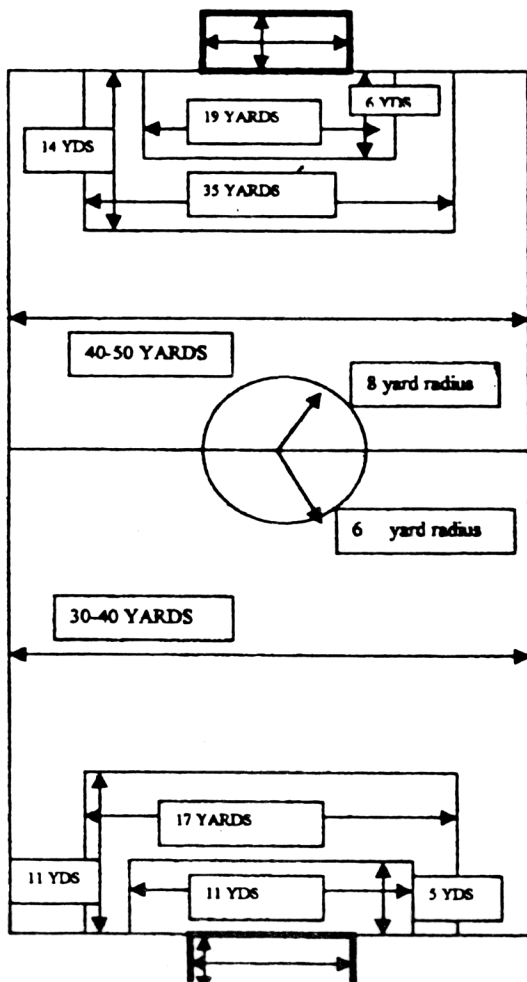

PLAYING FIELD DIMENSIONS

11 V 11

7 V 7 PROPOSAL A

RECOMMENDED BY STSYA

60-70 YARDS LONG BY 40-50 YARDS WIDE

GOALS 15 FT BY 5 FT OR 18 FT BY 6 FT

PENALTY AREA 14 BY 35 YARDS

PENALTY ARC NONE

GOAL AREA 6 BY 19 YARDS

CENTER CIRCLE 8 YARD RADIUS

(ALL NEW AND FUTURE FIELDS)

7 V 7 PROPOSAL B

BAY AREA RULES

50-60 YARDS LONG BY 30-40 YARDS WIDE

GOAL 15 FT BY 5 FT HIGH

PENALTY AREA 17 YARDS BY 11 YARDS

PENALTY ARC NONE

GOAL AREA 5 YDS BY 11 YARDS

CENTER CIRCLE 6 YDS RADIUS

CORNER ARC 1 YARD

(EXISTING FIELDS)